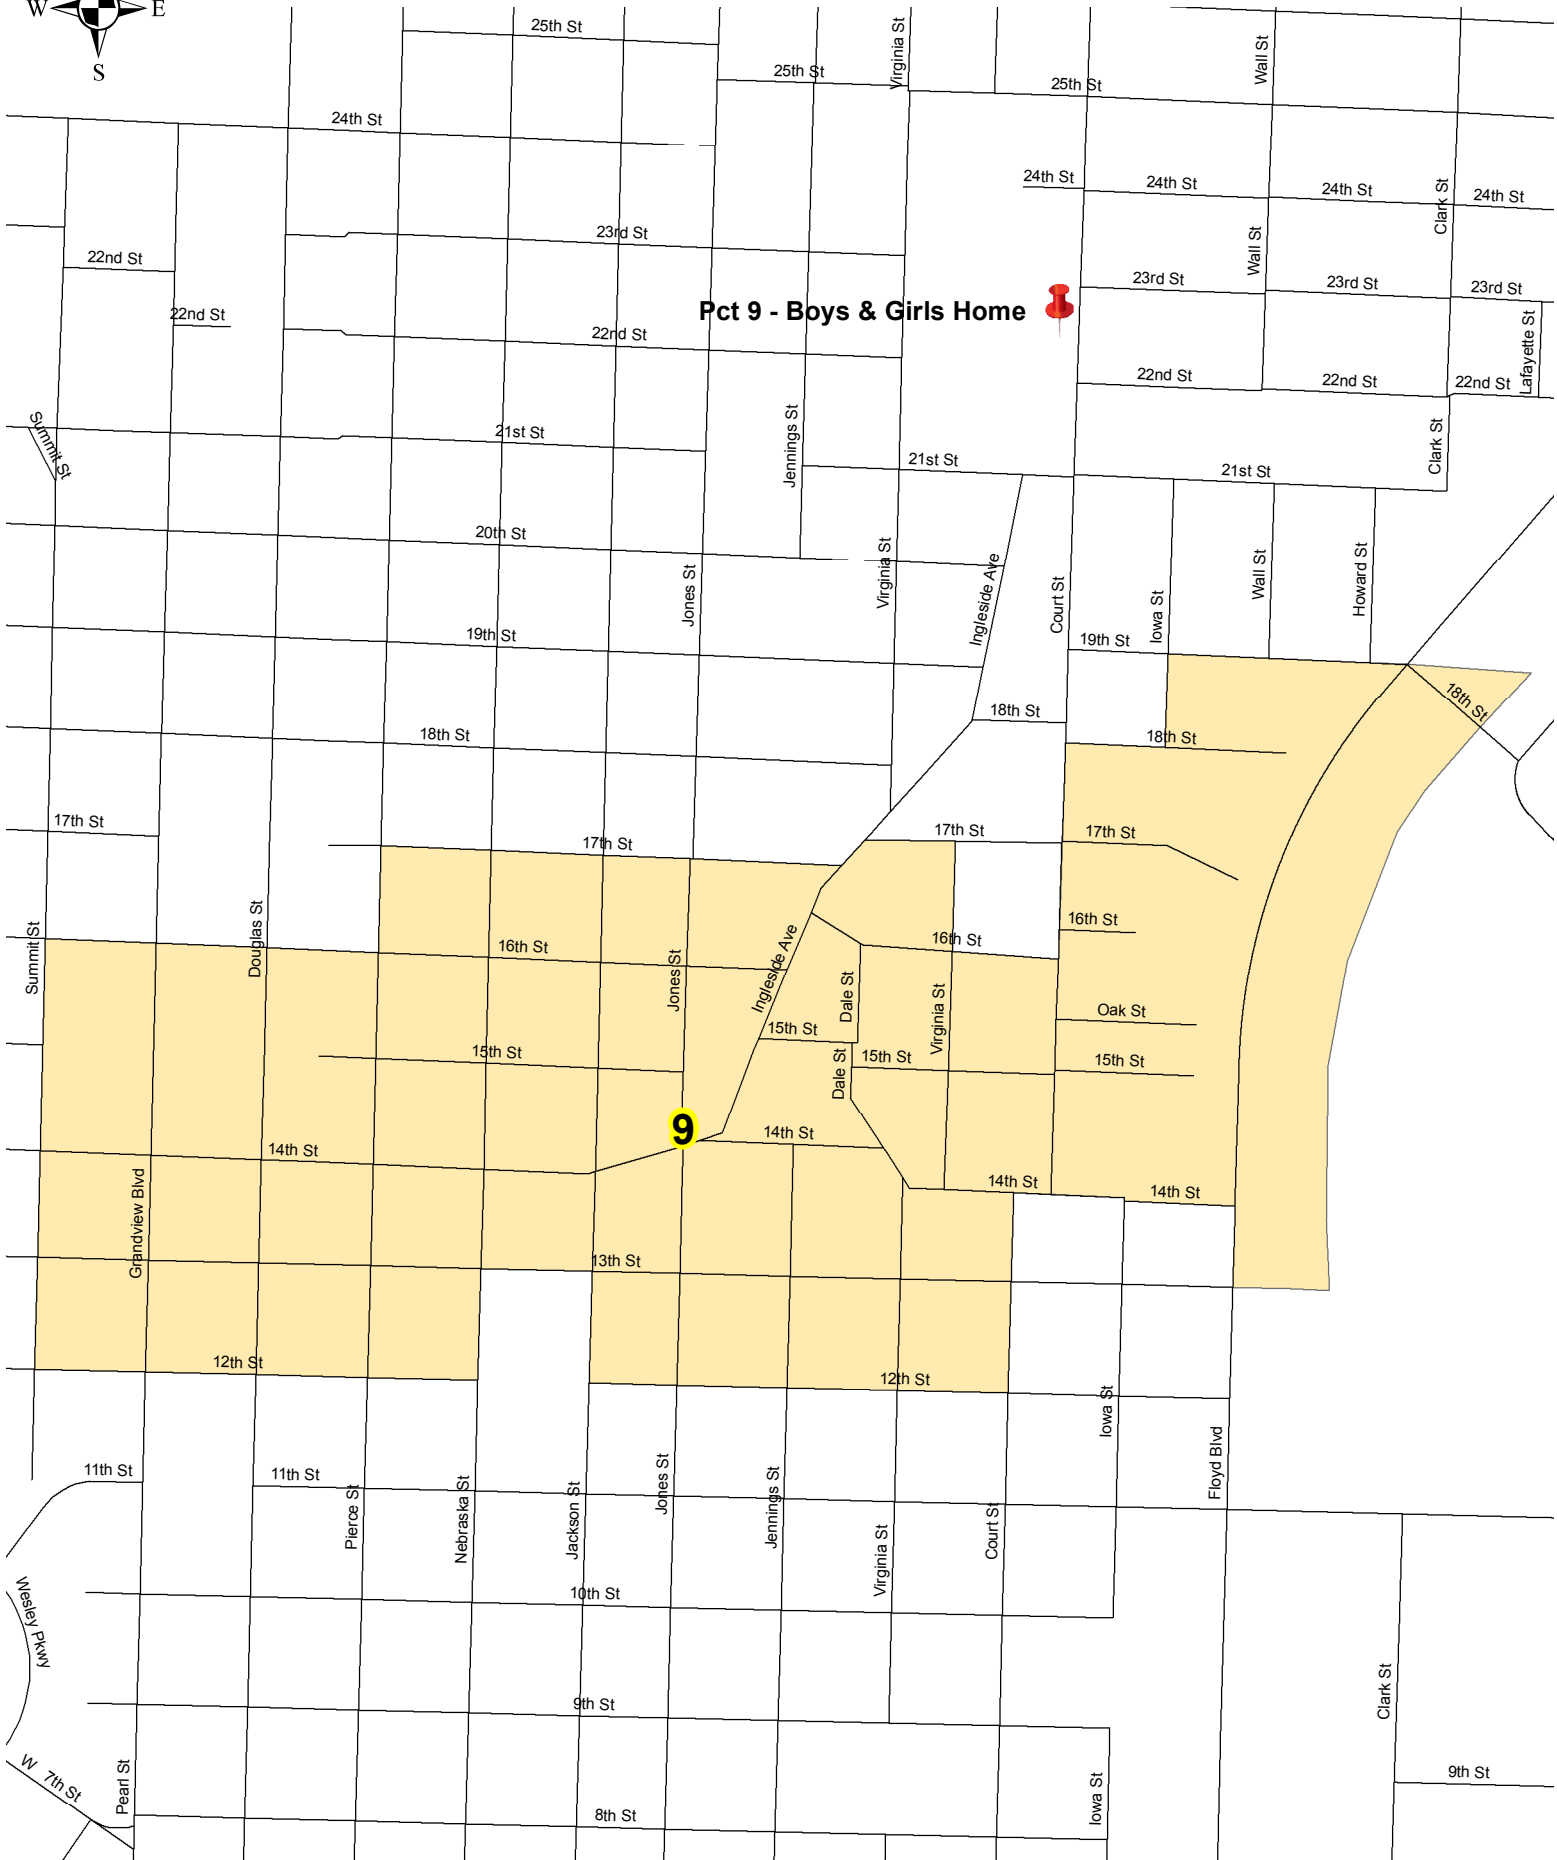

Sioux City 2016 Precincts

Pct 9 - Boys & Girls Home

9

0 0.1 0.2 0.4 Miles